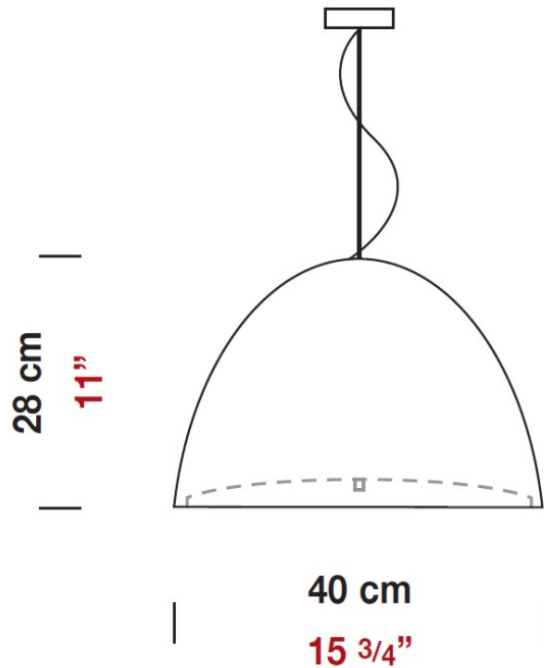

WILLY 40 SUSPENSION

D81057-BLK

GENERAL

Series: Willy

Subseries: Willy 40

Brand: Panzeri

Division: Design

Mounting Type: Suspension

Mounting Location: Ceiling

Subcategory: Pendant

PHYSICAL

Shape: Dome

Diameter (mm): 400

Diameter (in): 15 3/4

Height (mm): 280

Height (in): 11

Max. Overall Height (mm): 2280

Max. Overall Height (in): 89 3/4

Light Distribution: Direct

Weight (kg): 4.09

Weight (lbs): 9.02

Diffuser: Black Blown Glass Dome and Frosted White Glass Bottom

Fixture Finish: BLK

Holder Finish: Metallized Gray

Fixture Material: Blown Glass Lampshade

Cable Details: 2000mm (78 3/4") Long Steel Suspension Cables /

2200mm (86 5/8") Long Power Cable In Transparent PVC

ELECTRICAL

Number of Lamps: 1

Lamp Type: LED Retrofit

Lamp Shape: A19

Bulb Included: Bulb Not Included

Total Output Wattage (W): 15

Max. Wattage Per Lamp (W): 15

Lamp Base: E26

Driver Included: No

Input Voltage (V): 120

LED

OPTICAL

RATINGS AND CERTIFICATIONS

Certified By: CSA Certified to UL and CSA Standards

IP rating: IP20