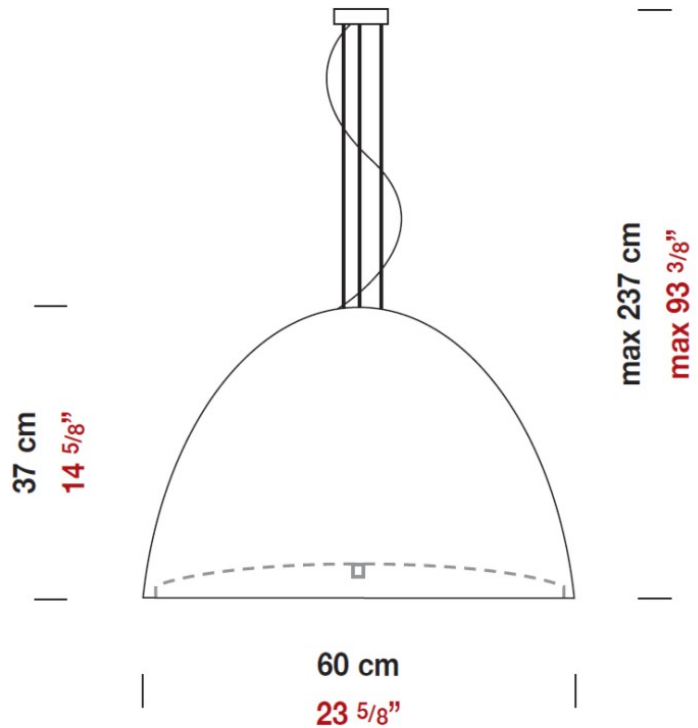

WILLY 60 SUSPENSION

D81014-BLK

GENERAL

Series: Willy
Subseries: Willy 60
Brand: Panzeri
Division: Design
Mounting Type: Suspension
Mounting Location: Ceiling
Subcategory: Pendant

PHYSICAL

Shape: Dome
Diameter (mm): 600
Diameter (in): 23 ⁵/₈
Height (mm): 370
Height (in): 14 ⁷/₁₆
Max. Overall Height (mm): 2370
Max. Overall Height (in): 93 ⁵/₁₆
Light Distribution: Direct / Indirect
Weight (kg): 10.22
Weight (lbs): 22.53
Diffuser: Black Blown Glass Dome and Frosted White Glass Bottom Diffuser
Fixture Material: Glass / Aluminum
Cable Details: 2000mm (78 3/4") Long Steel Suspension Cables / 2200mm (86 5/8") Long Power Cable In Transparent PVC

ELECTRICAL

Number of Lamps: 3
Lamp Type: LED Retrofit
Bulb Included: Bulb Not Included
Total Output Wattage (W): 45
Max. Wattage Per Lamp (W): 15
Lamp Base: E26
Input Voltage (V): 120

LED

OPTICAL

RATINGS AND CERTIFICATIONS

Certified By: CSA Certified to UL and CSA Standards
IP rating: IP20