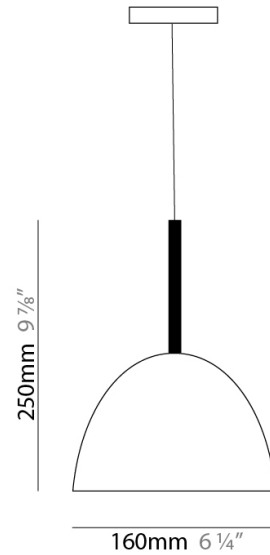

WILLY SUSPENSION

D81060

GENERAL

Series: Willy
Brand: Panzeri
Division: Design
Mounting Type: Suspension
Mounting Location: Ceiling
Subcategory: Pendant

PHYSICAL

Shape: Bell
Diameter (mm): 160
Diameter (in): 6 ¼
Height (mm): 250
Height (in): 9 ⅞
Max. Overall Height (mm): 2250
Max. Overall Height (in): 88 ⅞
Light Distribution: Direct
Weight (kg): 1.23
Weight (lbs): 2.7
Diffuser: Black Blown Glass
Fixture Finish: Metallic Gray
Fixture Material: Metal

ELECTRICAL

Number of Lamps: 1
Lamp Type: LED Retrofit
Lamp Shape: T4
Bulb Included: Bulb Not Included
Total Output Wattage (W): 3
Max. Wattage Per Lamp (W): 3
Lamp Base: G9
Input Voltage (V): 120

LED

OPTICAL

RATINGS AND CERTIFICATIONS

Certified By: CSA Certified to UL and CSA Standards
IP rating: IP20