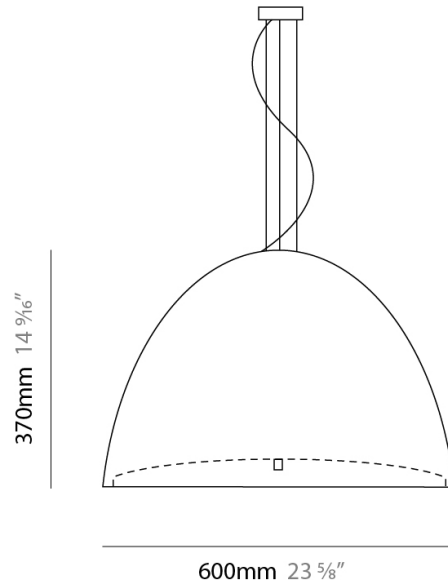

PROJECT	_____
TYPE	_____
NOTES	_____
QUANTITY	_____
DATE	_____

WILLY SUSPENSION

D81344

GENERAL

Series: Willy
Brand: Panzeri
Division: Design
Mounting Type: Suspension
Mounting Location: Ceiling
Subcategory: Pendant

PHYSICAL

Shape: Bell
Diameter (mm): 600
Diameter (in): 23 5/8
Height (mm): 370
Height (in): 14 9/16
Max. Overall Height (mm): 2370
Max. Overall Height (in): 93 5/16
Light Distribution: Direct
Weight (kg): 12.2
Weight (lbs): 27
Diffuser: Metallic Gray Aluminum Dome and Frosted White Glass Bottom Diffuser
Fixture Finish: ALU
Fixture Material: Aluminum

ELECTRICAL

Number of Lamps: 3
Lamp Type: LED Retrofit
Bulb Included: Bulb Not Included
Total Output Wattage (W): 45
Max. Wattage Per Lamp (W): 15
Lamp Base: E26
Input Voltage (V): 120
Upon Request: 277Vac / GU24

LED

OPTICAL

RATINGS AND CERTIFICATIONS

Certified By: CSA Certified to UL and CSA Standards
IP rating: IP20