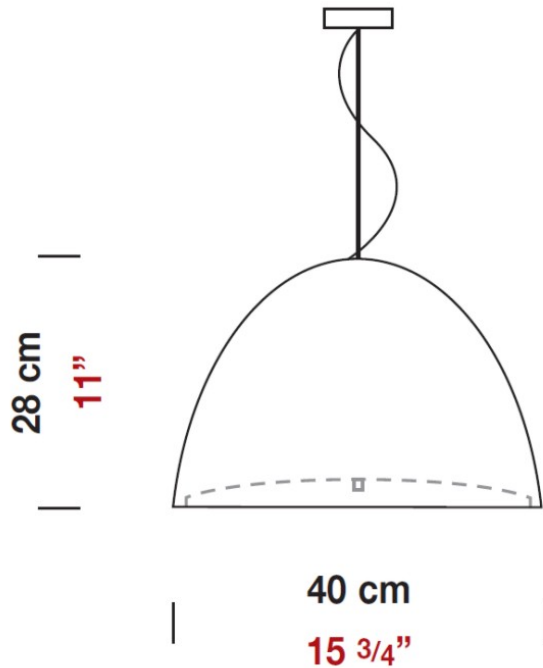

WILLY 40 SUSPENSION

D81057-WHI

GENERAL

Series: Willy
Subseries: Willy 40
Brand: Panzeri
Division: Design
Mounting Type: Suspension
Mounting Location: Ceiling
Subcategory: Pendant

PHYSICAL

Shape: Dome
Diameter (mm): 400
Diameter (in): 15 3/4
Height (mm): 280
Height (in): 11
Max. Overall Height (mm): 2280
Max. Overall Height (in): 89 3/4
Weight (kg): 4.09
Weight (lbs): 9.02
Diffuser: White Blown Glass Dome and Frosted White Bottom
Fixture Finish: WHI
Holder Finish: Metallized Gray
Fixture Material: Blown Glass Lampshade

ELECTRICAL

Number of Lamps: 1
Lamp Type: LED Retrofit
Bulb Included: Bulb Not Included
Total Output Wattage (W): 15
Max. Wattage Per Lamp (W): 15
Lamp Base: E26
Driver Included: No
Input Voltage (V): 120

LED

OPTICAL

RATINGS AND CERTIFICATIONS

Certified By: CSA Certified to UL and CSA Standards
IP rating: IP20