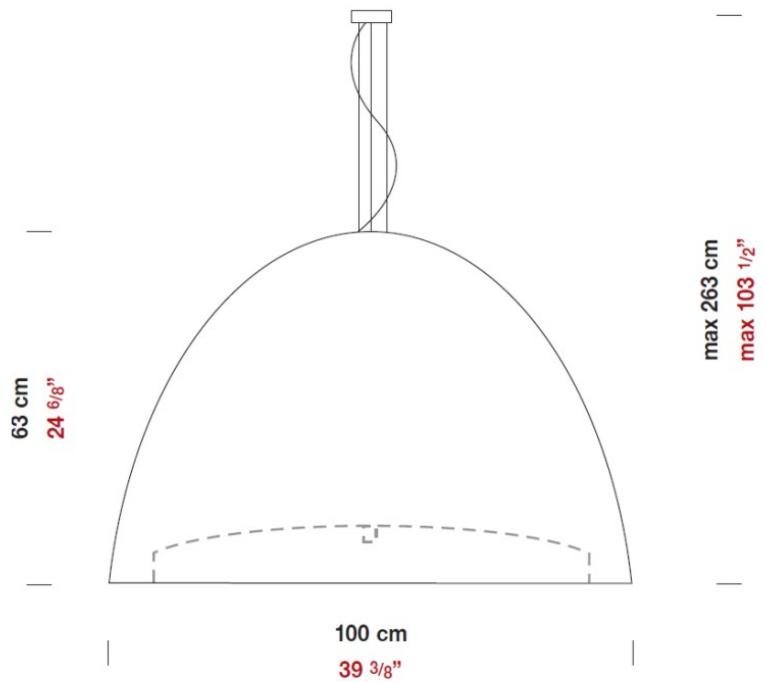

PROJECT	
TYPE	
NOTES	
QUANTITY	
DATE	

WILLY SUSPENSION

D81564-BLK

GENERAL

Series: Willy
Brand: Panzeri
Division: Design
Mounting Type: Suspension
Mounting Location: Ceiling

PHYSICAL

Diameter (mm): 1000
Diameter (in): 39 ³/₈
Height (mm): 630
Height (in): 24 ¹³/₁₆
Max. Overall Height (mm): 2630
Max. Overall Height (in): 103 ⁷/₁₆
Light Distribution: Direct
Weight (kg): 15.2
Weight (lbs): 33.5
Diffuser: Black Polyethylene Dome and White Frosted Opal Glass Bottom Diffuser
Fixture Material: Polyethylene Lampshade
Cable Details: Transparent

ELECTRICAL

Input Wattage Range: 30 - 49 W
Lamp Type: LED
Input Wattage (W): 40
Total Output Wattage (W): 40
Driver Included: Yes
Driver Type: Integral LED Driver in Canopy
Constant Current (MA): 1050

LED

Color Temperature (°K): 3000
Max. Delivered Lumen (lm): 3859
CRI: >80 CRI
Efficiency (%): 78.12

OPTICAL

RATINGS AND CERTIFICATIONS

Certified By: CSA Certified to UL and CSA Standards