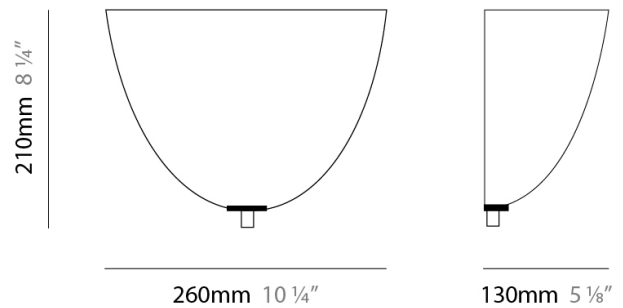

PROJECT
TYPE
NOTES
QUANTITY
DATE

WILLY SURFACE

D83027

GENERAL

Series: Willy
Brand: Panzeri
Division: Design
Mounting Type: Surface
Mounting Location: Wall
Subcategory: Uplight

PHYSICAL

Shape: Dome
Length (mm): 260
Length (in): 9 7/8
Height (mm): 210
Height (in): 8 1/4
Extension (mm): 130
Extension (in): 5 1/8
Light Distribution: Omnidirectional
Weight (kg): 1.63
Weight (lbs): 3.6
Diffuser: Matte White Blown Glass
Fixture Finish: Metallic Gray
Fixture Material: Glass / Aluminum

ELECTRICAL

Number of Lamps: 1
Lamp Type: LED Retrofit
Lamp Shape: T4
Bulb Included: Bulb Not Included
Total Output Wattage (W): 5
Max. Wattage Per Lamp (W): 5
Lamp Base: G9
Input Voltage (V): 120

LED

OPTICAL

RATINGS AND CERTIFICATIONS

Certified By: CSA Certified to UL and CSA Standards
IP rating: IP20